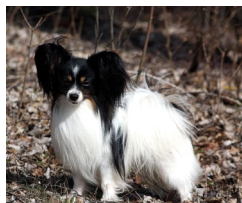

Darlene Kelly
 Riesa
 Box 402
 Strathclair, Manitoba R0J 2C0
 204-365-2490
 riesa@mts.net

Pedigree for Riesa's Bizzy Bee v RiffRaff

Mardell
 Leppington
 RiffRaff
 Winnipeg, MB
 204-222-6601

Am Ch Can. Ch. Show Elveras Grand Master